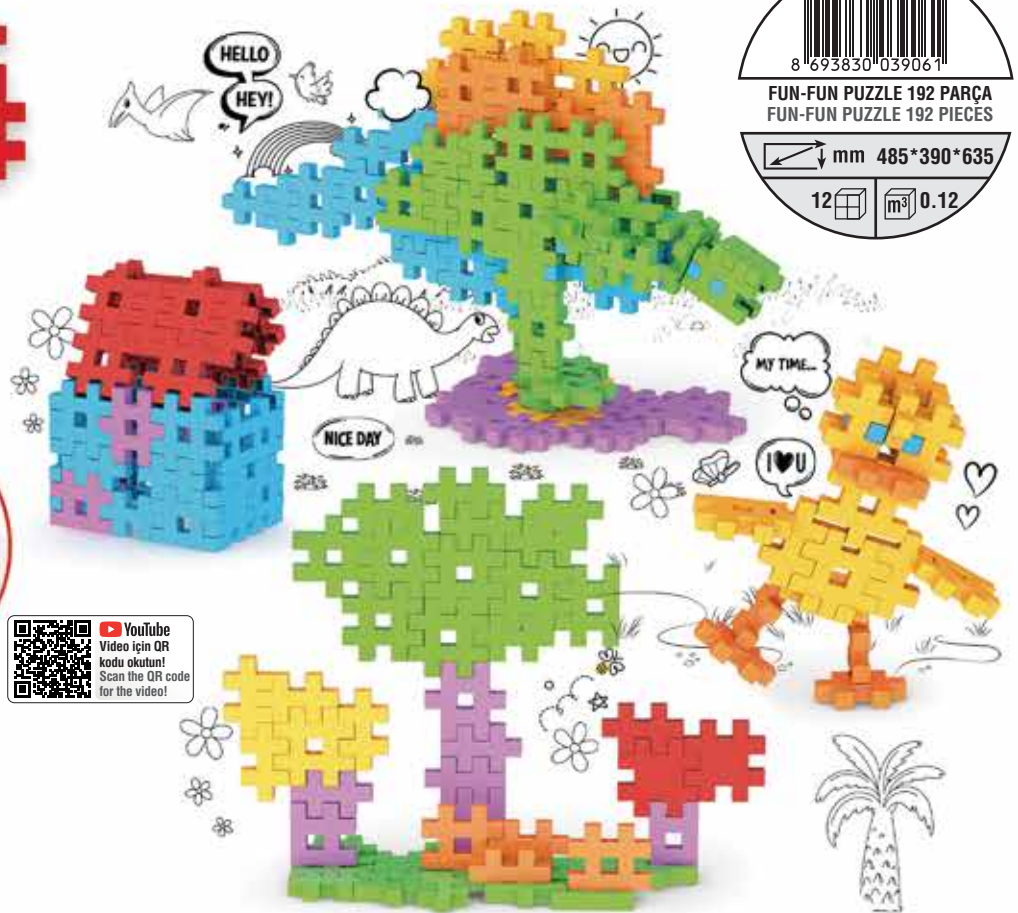

FUN-FUN PUZZLE 192 PARÇA

FUN-FUN PUZZLE

192 PIECES

03906

380*310*75

8 693830 039061

FUN-FUN PUZZLE 192 PARÇA
FUN-FUN PUZZLE 192 PIECES

mm 485*390*635

12

m³ 0.12