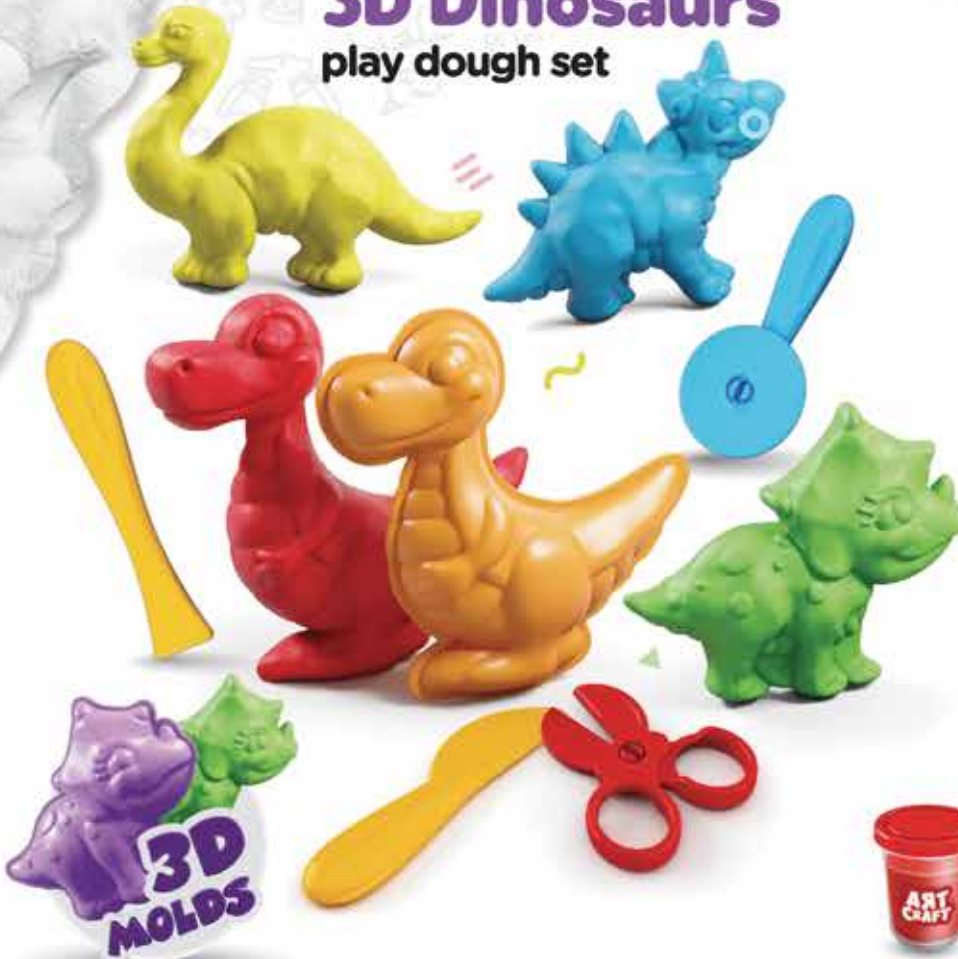

3D Dinosaurs play dough set

03995

240*190*60

3D DİNOZORLAR HAMUR SET 168 GR
3D DINOSAURS PLAY DOUGH SET 168 GR

mm 500*380*205

12

0.04