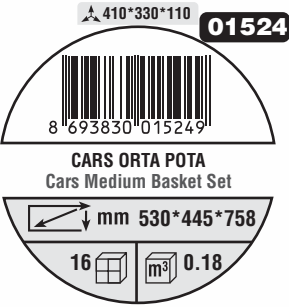

CARS ORTA POTA

410*330*110

01524

8 693830 015249

CARS ORTA POTA
Cars Medium Basket Set

mm 530*445*758

16 0.18